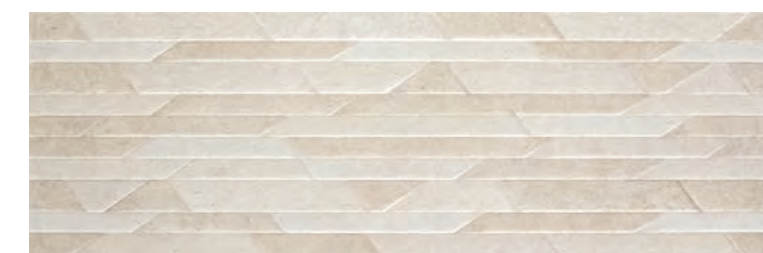

Evoque Arena 33,3x100

G1630

PAVIMENTO COORDINADO
MATCHING FLOOR TILE