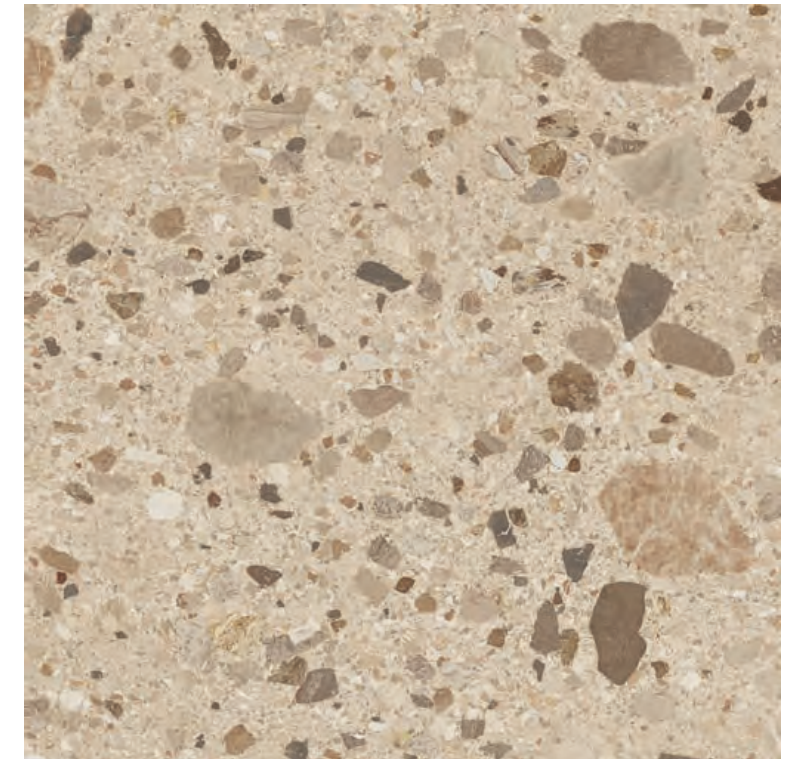

Mystone Brown 100x100 R

G412R