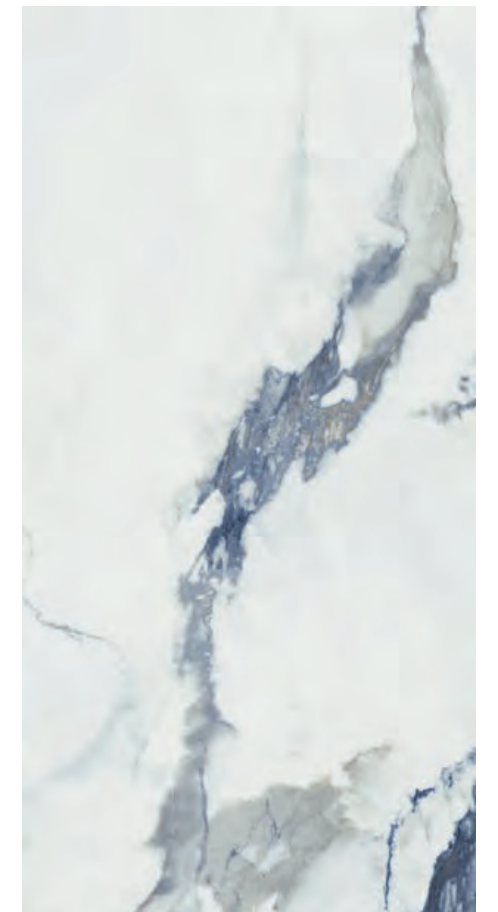

Patagonia Blue Pul 60x120 R

P460R

Formato/Size	cajas/box			palet/pallets		
	Pzas	M²/sqm	Kg	Cjas	M²/sqm	Kg
60x120 R Pul (59x119)	2	1,4042	36,94	36	50,55	1350

Rodapié: Disponible bajo pedido.
Skirting: Available on request.
Polished Mosaics (page 76)
Disponibile en todos los colores bajo pedido.
Available in all colors on request.