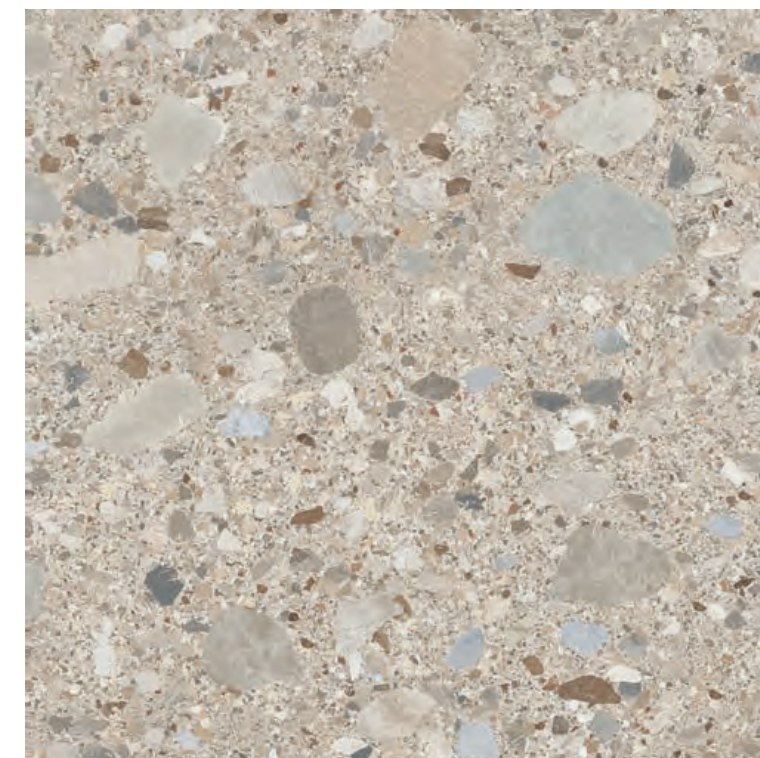

Mystone Cement 100x100 R

G412R

Formato/Size	cajas/box			palet/pallets		
	Pzas	M²/sqm	Kg	Cjas	M²/sqm	Kg
100x100 R (99,5x99,5)	2	1,980	44,58	24	47,52	1090