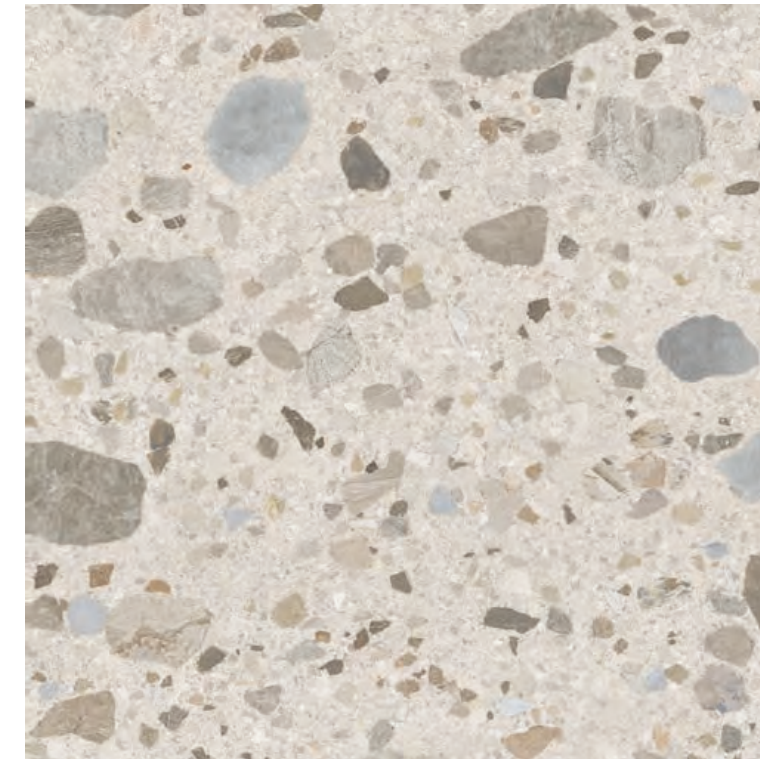

Mystone Pearl 100x100 R

G411R