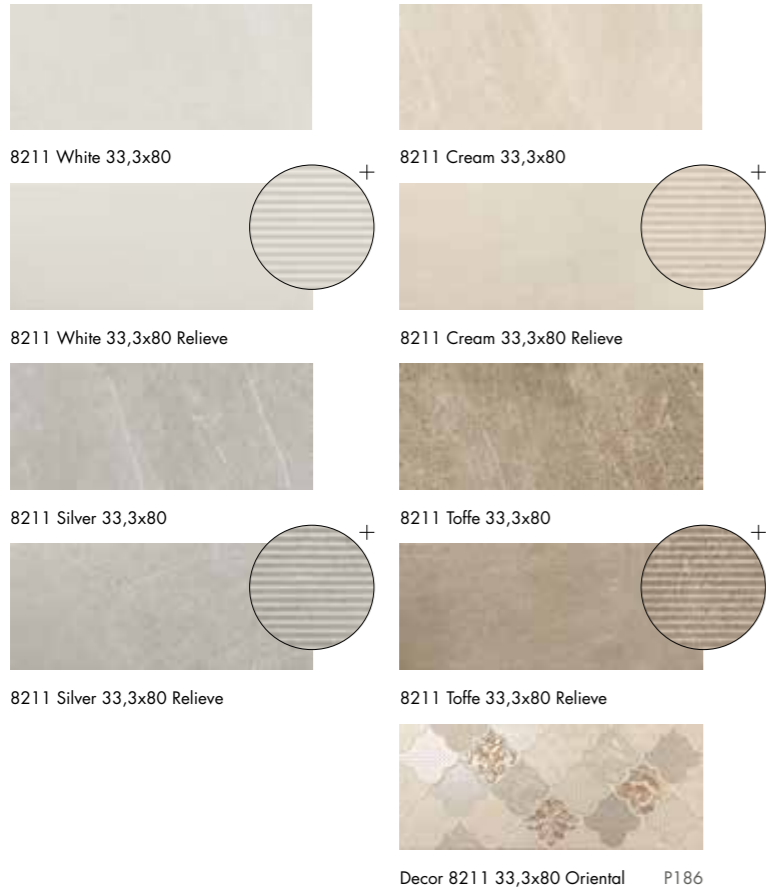

8211 WALL TILES - REVESTIMIENTO
RED BODY TILE. 13"x32"
PASTA ROJA. 33,3x80 CM

8211 White 33,3x80
8211 Silver 33,3x80
8211 White 33,3x80 Relieve
Rectificado 1817 White 100x100

Trevi 8211	Piezas / Caja Tiles / Box	m² / Caja sqm / Box	Kg / Caja Kg / Box	m² / Palet sqm / Pallet	Cajas / Palet Boxes / Pallet	Kg / Palet Kg / Pallet
33,3x80	6	1,598	24,12	95,88	60	1.450
33,3x80 Relieve	6	1,598	22,98	95,88	60	1.380
Decor Oriental 33,3x80	4 P/	1,065	16,333	-	-	-