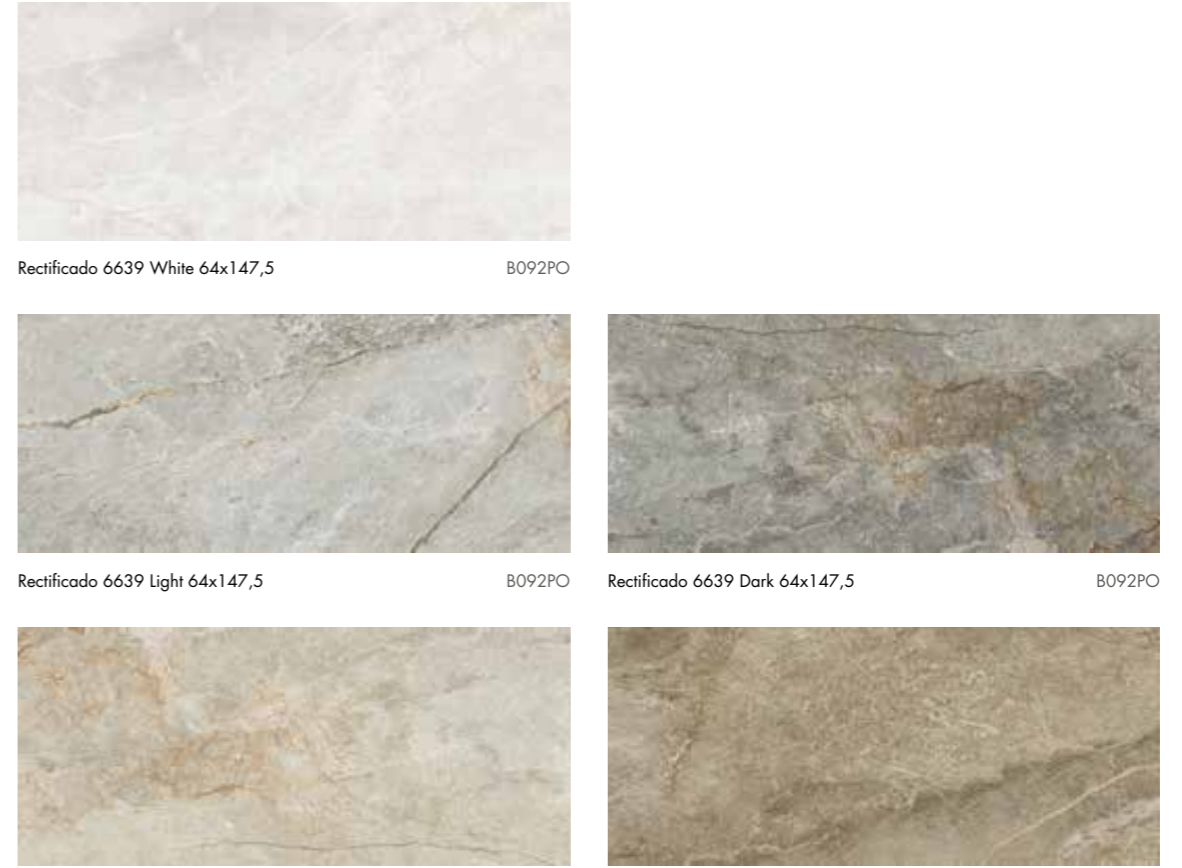

Rectificado 6639 White 64x147,5

B092PO

Rectificado 6639 Light 64x147,5

B092PO

Rectificado 6639 Dark 64x147,5

B092PO

Rectificado 6639 Sand 64x147,5

B092PO

Rectificado 6639 Land 64x147,5

B092PO